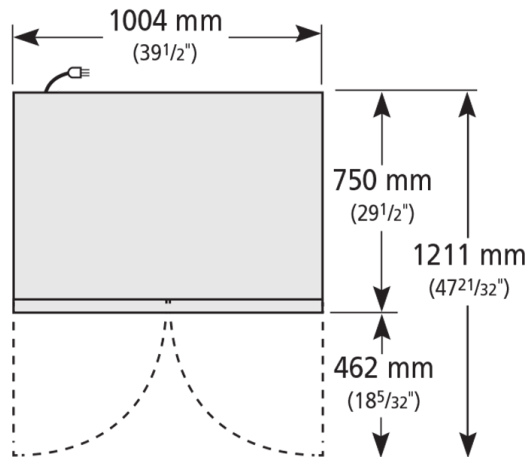

Upright Cabinets

T-35-HC-LD

 Upright Foodservice Refrigerator, 2 Full Solid Swing Doors

Dimensions		Build		Technical	
External Width (mm)	1004	Door Description	2 Full Solid Swing Doors	Temperature Holding	0.5 : 3.3°C
External Depth (mm)	750	Exterior Construction	Stainless steel front, aluminium sides & rear	Refrigerant	R290
External Height (mm)	2074	Interior Construction	Clear coated aluminium, stainless steel base	Voltage / Frequency / Phase	220-240V/50Hz/1
Exclusions	Depth does not include 13 mm for rear access panel.	Air Intake Position	Front	Amps	2.4
Net Volume (Litres)	630	Ventilation Position	Rear	Wattage	552
Gross Volume (Litres)	991	Clearance Required	26 mm rear, zero sides	Climate Class	4
Supplied Shelves	8	Cord Length (Meters)	2.74	Operating Statement	Regular Duty: This appliance is intended for use in ambient temperatures up to 30°C.
Shelf Size (L x D mm)	445 x 569	Internal Lighting	LED	Testing Standard	EN 16825
Internal Net Height (mm)	1300	Standard w/ Locks	standard	EEC	E
Unpackaged Weight (kg)	148			EEl	81.7
Packaged Weight (kg)	159			kWh/24hr	3.67
Packaged Dimensions (W x D x H mm)	1156 x 902 x 2134			kWh/Annum	1343
Supplied Supports	ø 64 mm castors (83 mm height)			Defrost Type	Auto

Specifications subject to change without notice.
Chart dimensions rounded up to the next whole millimeter (inches rounded up to the 1/8")

UK & Ireland [0800 783 2049](tel:08007832049)
 EMEA [+41 61 563 07 05](tel:+41615630705)
 Australia [+61 2 9619 9999](tel:+61296199999)

TFIUK@truemfg.com
TrueGermCustomerService@truemfg.com
TrueRefAus@truemfg.com

T-35-HC-LD

🇬🇧 Upright Foodservice Refrigerator, 2 Full Solid Swing Doors

Specifications subject to change without notice.
Chart dimensions rounded up to the next whole millimeter (inches rounded up to the 1/8")