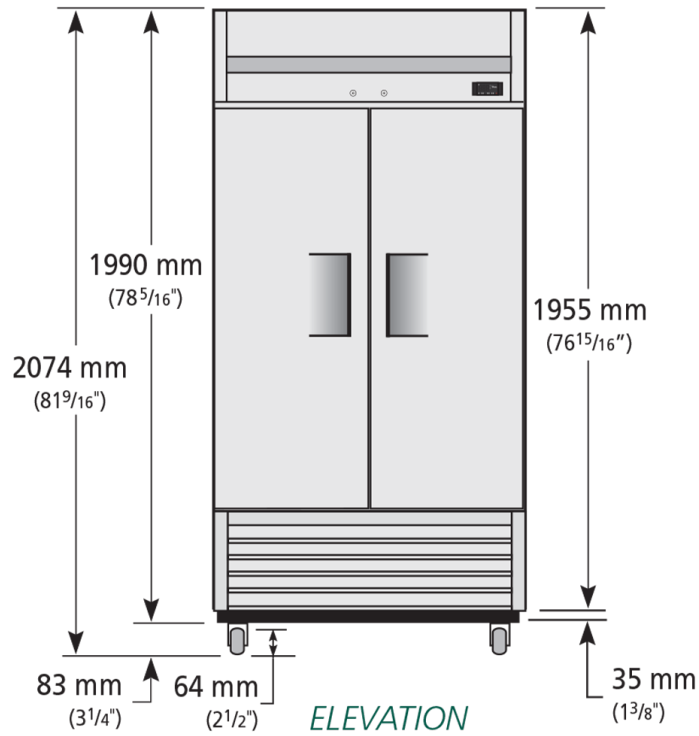

Upright Cabinets

T-35-HC-LD

 Upright Foodservice Refrigerator, 2 Full Solid Swing Doors

Dimensions		Build		Technical	
External Width (mm)	1004	Door Description	2 Full Solid Swing Doors	Temperature Holding	0.5 : 3.3°C
External Depth (mm)	750	Exterior Construction	Stainless steel front, aluminium sides & rear	Refrigerant	R290
External Height (mm)	2074	Interior Construction	Clear coated aluminium, stainless steel base	Voltage / Frequency / Phase	220-240V/50Hz/1
Exclusions	Depth does not include 13 mm for rear access panel.	Air Intake Position	Front	Amps	2.4
Net Volume (Litres)	630	Ventilation Position	Rear	Wattage	552
Gross Volume (Litres)	991	Clearance Required	26 mm rear, zero sides	Climate Class	4
Supplied Shelves	8	Cord Length (Meters)	2.74	Operating Statement	Regular Duty: This appliance is intended for use in ambient temperatures up to 30°C.
Shelf Size (L x D mm)	445 x 569	Internal Lighting	LED	Testing Standard	EN 16825
Internal Net Height (mm)	1300	Standard w/ Locks	standard	EEC	E
Unpackaged Weight (kg)	148			EEl	81.7
Packaged Weight (kg)	159			kWh/24hr	3.67
Packaged Dimensions (W x D x H mm)	1156 x 902 x 2134			kWh/Annum	1343
Supplied Supports	ø 64 mm castors (83 mm height)			Defrost Type	Auto

Specifications subject to change without notice.
Chart dimensions rounded up to the next whole millimeter (inches rounded up to the 1/8")

UK & Ireland [0800 783 2049](tel:08007832049)
 EMEA [+41 61 563 07 05](tel:+41615630705)
 Australia [+61 2 9619 9999](tel:+61296199999)

TFIUK@truemfg.com
TrueGermCustomerService@truemfg.com
TrueRefAus@truemfg.com

T-35-HC-LD

🇬🇧 Upright Foodservice Refrigerator, 2 Full Solid Swing Doors

Specifications subject to change without notice.
Chart dimensions rounded up to the next whole millimeter (inches rounded up to the 1/8")